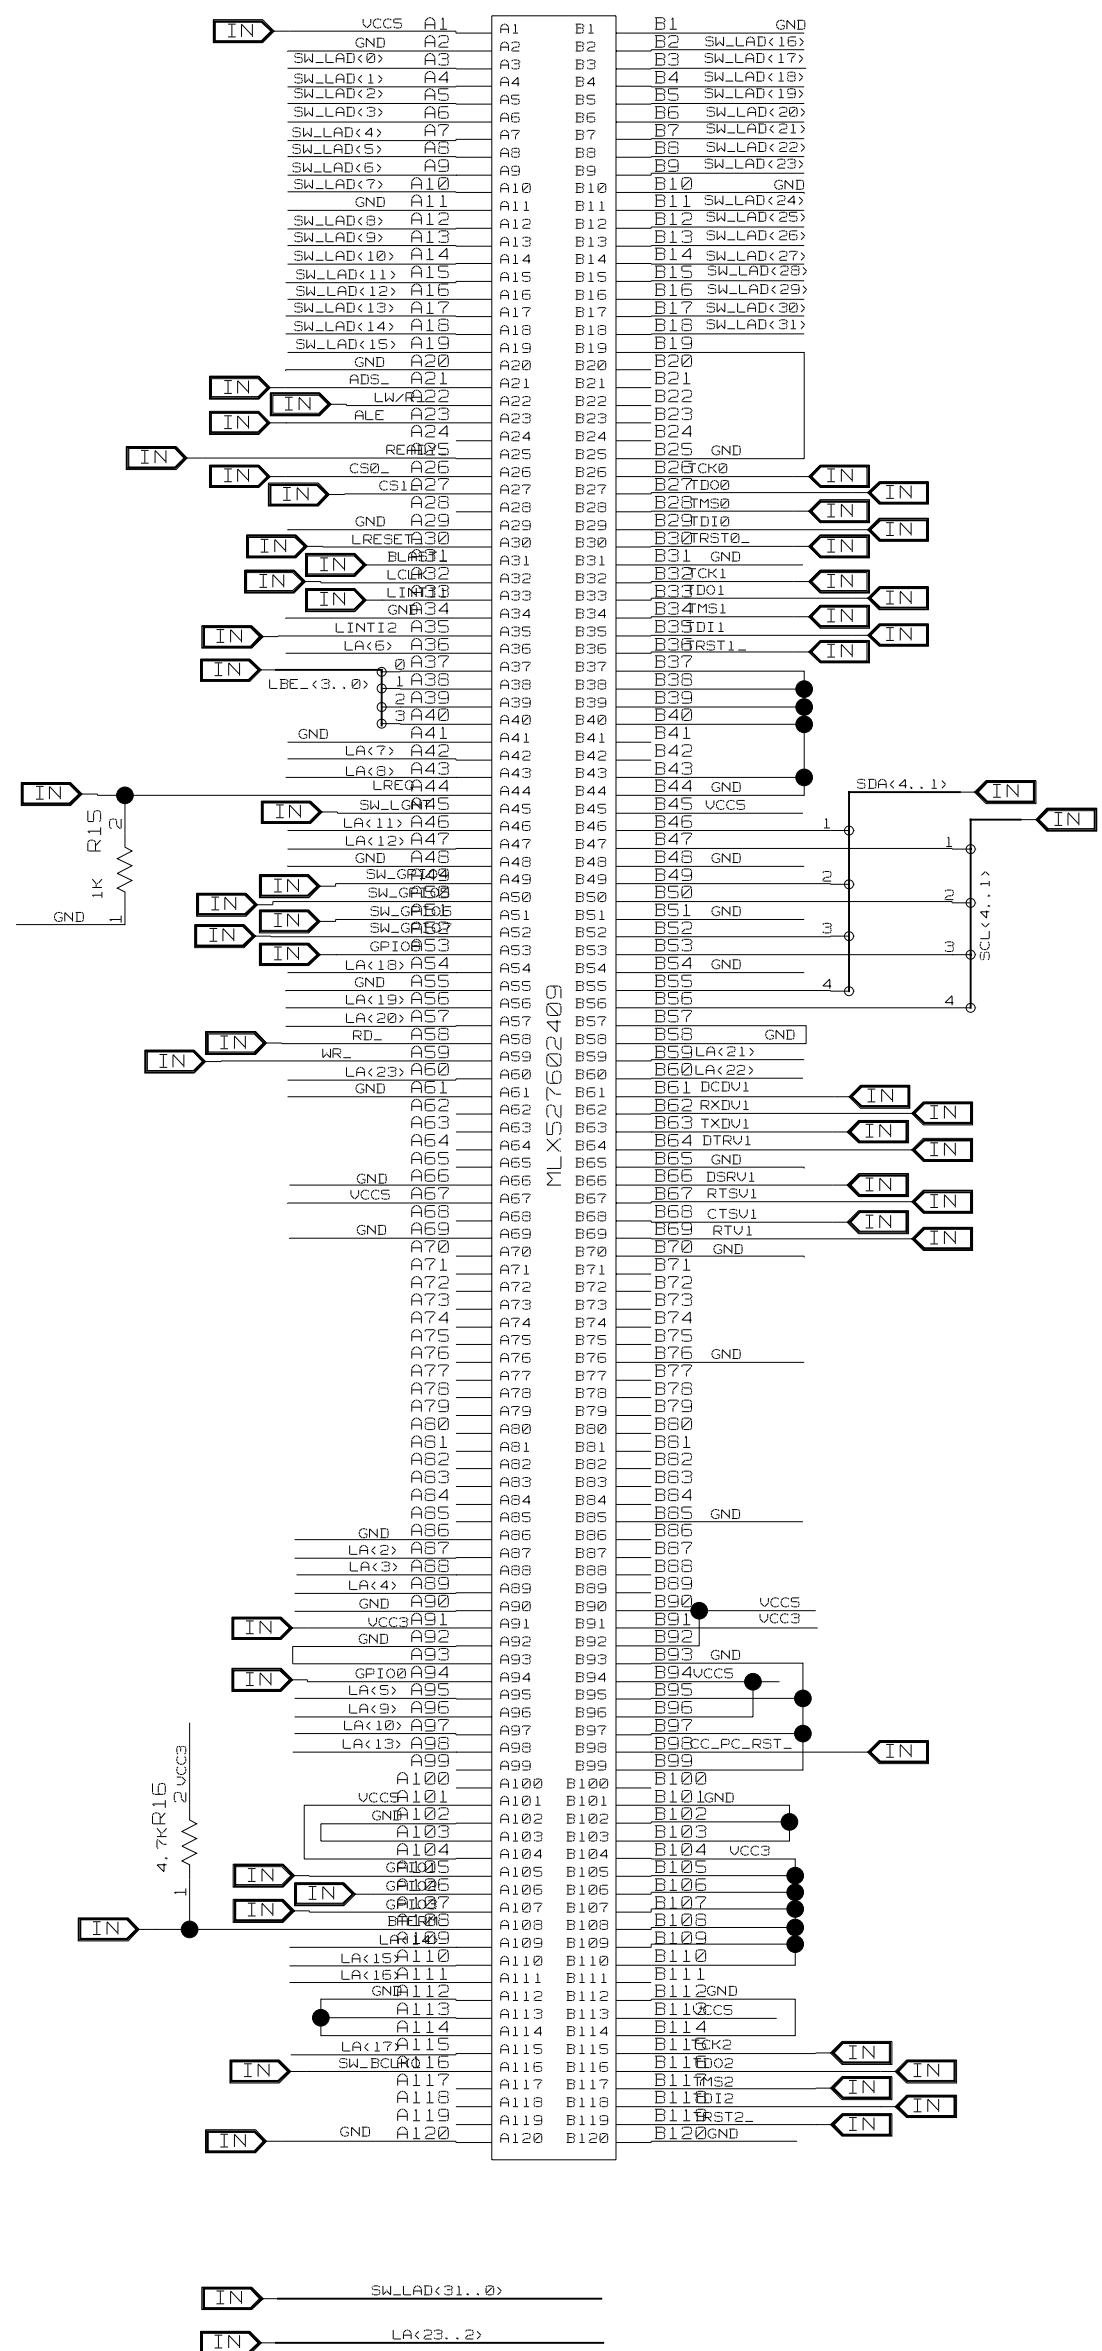

I4
LHCB CONNECTOR

TITLE: GLUE LOGIC - LHCB CONNECTOR
 ENGINEER: G. MINI
 DATE: REV. 1 - 04/09/2002
 PAGE: 4 OF 5